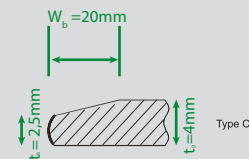

SCHOTT
CERAN®
GERMANY

BEVELED GLASS SIDE
FRONT EDGE