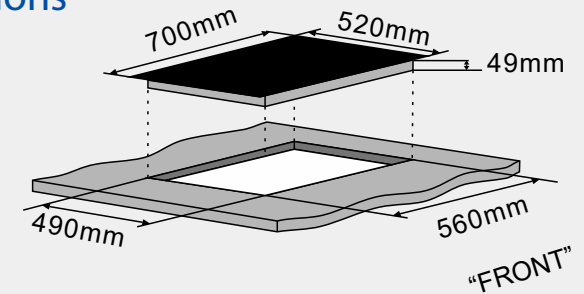

Specifications

Models:

PEI3070

Elements:

4 x induction heating elements with bridges

Controls:

9 stage slider control

Power requirement:

7.4 kW

Carton Box Dimensions:

117H x 755W x 590D mm

Dimensions:

49H x 700W x 520D mm

Cutout size:

560W x 490D mm

Cooking Zone Ratings/Diameter:

1500W
(2500W)

1500W
(2500W)

2000W
(3100W)

2000W
(3100W)

Front Left: 2000W (3100W) /210x190mm

Rear Left: 1500W (2500W) /210x190mm

Front Right: 2000W (3100W) /210x190mm

Rear Right: 1500W (2500w) /210x190mm