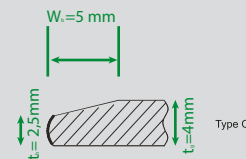

Eco-friendly

Heating Efficiency

BEVELED GLASS SIDE
RIGHT AND LEFT EDGE

Features

4 Induction heating elements: Faster heat times (compared to Hi-Lights elements), with a uniform heat distribution. 4 cooking zones with bridges.

Booster: Enables you to cook quicker than usual.

Pan Sensor: Recognises the dimension of the cookware and it determines the size of the cooking zone accordingly.

Timer: 99 minutes multifunctional timer allows you to set the time individually for each heater.

Child Safety Lock: Let you avoid kids for activating the cooking surface simply touching a button.

Automatic Safety Switch off: Automatically turns off any cooking zones if you have forgotten to turn it off or if there is no change in the operation after a certain period.

Residual Heat lights: Allows you to see that the surface of the cooktop is still hot, preventing accidents.

Overflow Protection: Prevents overflowing any liquid form onto the cooktop surface.

9 stage temperature control: With 9 different settings, you can select the ideal cooking temperature for all types of foods to provide the perfect cooking results.

Automatic Pan & Bridge Function: It is a function that automatically detects where the pot or pan is located. Depending on the size of the pot or pan, the bridge function is automatically activated. You just need to power up with the slider.