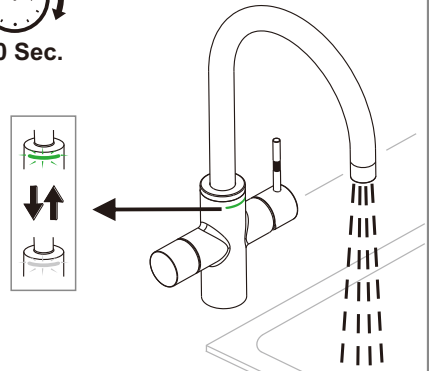

B

- ☒ INFINITY
- ☒ SPARKLE
- ☒ ELEMENTS