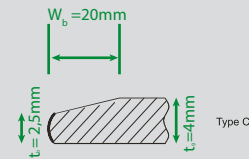

SCHOTT
CERAN®
GERMANY

BEVELED GLASS SIDE
FRONT EDGE