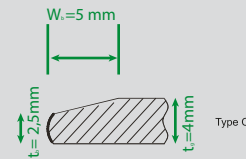

Eco-friendly

Heating Efficiency

BEVELED GLASS SIDE
RIGHT AND LEFT EDGE

Features

4 Induction heating elements: Faster heat times (compared to Hi-Lights elements), with a uniform heat distribution.
4 cooking zones with bridges.

Booster: Enables you to cook quicker than usual.

Pan Sensor: Recognises the dimension of the cookware and it determines the size of the cooking zone accordingly.

Timer: 99 minutes multifunctional timer allows you to set the time individually for each heater.

Child Safety Lock: Let you avoid kids for activating the cooking surface simply touching a button.

Automatic Safety Switch off: Automatically turns off any cooking zones if you have forgotten to turn it off or if there is no change in the operation after a certain period.

Residual Heat lights: Allows you to see that the surface of the cooktop is still hot, preventing accidents.

Overflow Protection: Prevents overflowing any liquid form onto the cooktop surface.

9 stage temperature control: With 9 different settings, you can select the ideal cooking temperature for all types of foods to provide the perfect cooking results.

Automatic Pan & Bridge Function: It is a function that automatically detects where the pot or pan is located. Depending on the size of the pot or pan, the bridge function is automatically activated. You just need to power up with the slider.