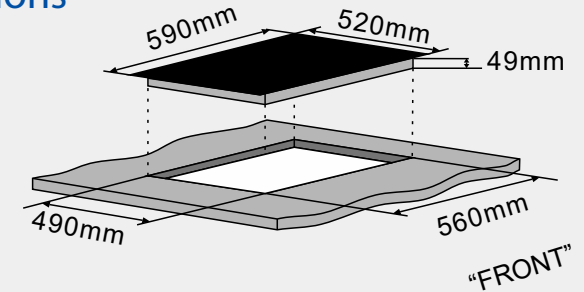

Specifications

Models:

PEI3060

Elements:

4 x induction heating elements with bridges

Controls:

9 stage slider control

Power requirement:

7.4 kW

Carton Box Dimensions:

110H x 638W x 585D mm

Dimensions:

49H x 590W x 520D mm

Cutout size:

560W x 490D mm

1500W (2500W)	1500W (2500W)
2000W (3100W)	2000W (3100W)

Cooking Zone Ratings/Diameter:

Front Left: 2000W (3100W) /210x190mm

Rear Left: 1500W (2500W) /210x190mm

Front Right: 2000W (3100W) /210x190mm

Rear Right: 1500W (2500w) /210x190mm