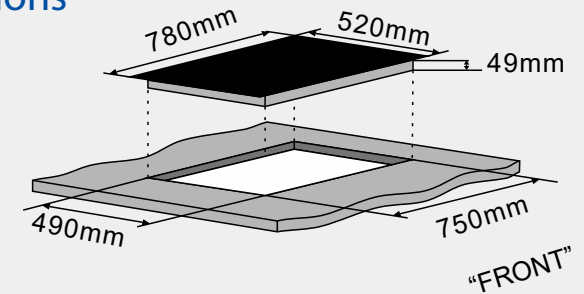

Specifications

Models:

PEI3078

Elements:

4 x induction heating elements with bridges

Controls:

9 stage slider control

Power requirement:

7.4 kW

Carton Box Dimensions:

117H x 830W x 590D mm

Dimensions:

49H x 780W x 520D mm

Cutout size:

750W x 490D mm

1500W (2500W)	1500W (2500W)
2000W (3100W)	2000W (3100W)

Cooking Zone Ratings/Diameter:

Front Left: 2000W (3100W) /210x190mm

Rear Left: 1500W (2500W) /210x190mm

Front Right: 2000W (3100W) /210x190mm

Rear Right: 1500W (2500w) /210x190mm