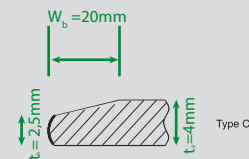

PEI3079

78 cm INDUCTION RED BACKLIGHT FLEXI-ZONE COOKTOP

SCHOTT
CERAN®
GERMANY

BEVELED GLASS SIDE
FRONT EDGE

Eco-friendly

Heating Efficiency

BEVELED GLASS SIDE
RIGHT AND LEFT EDGE

Features

4 Induction heating elements: Faster heat times (compared to Hi-Lights elements), with a uniform heat distribution.
4 cooking zones with bridges.

Booster: Enables you to cook quicker than usual.

Pan Sensor: Recognises the dimension of the cookware and it determines the size of the cooking zone accordingly.

7.4 kW

Carton Box Dimensions:

117H x 830W x 590D mm

Dimensions:

49H x 780W x 520D mm

Cutout size:

750W x 490D mm

1500W (2500W)	1500W (2500W)
2000W (3100W)	2000W (3100W)

Cooking Zone Ratings/Diameter:

Front Left: 2000W (3100W) /210x190mm

Rear Left: 1500W (2500W) /210x190mm

Front Right: 2000W (3100W) /210x190mm

Rear Right: 1500W (2500w) /210x190mm