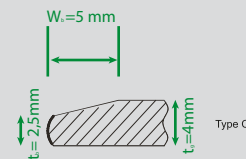

Eco-friendly

Heating Efficiency

BEVELED GLASS SIDE
RIGHT AND LEFT EDGE

Features

4 Induction heating elements: Faster heat times (compared to Hi-Lights elements), with a uniform heat distribution.
4 cooking zones with bridges.

Booster: Enables you to cook quicker than usual.

Pan Sensor: Recognises the dimension of the cookware and it determines the size of the cooking zone accordingly.

Timer: 99 minutes multifunctional timer allows you to set the time individually for each heater.

Child Safety Lock: Let you avoid kids for activating the cooking surface simply touching a button.

Automatic Safety Switch off: Automatically turns off any cooking zones if you have forgotten to turn it off or if there is no change in the operation after a certain period.

Residual Heat lights: Allows you to see that the surface of the cooktop is still hot, preventing accidents.

Overflow Protection: Prevents overflowing any liquid form onto the cooktop surface.

9 stage temperature control: With 9 different settings, you can select the ideal cooking temperature for all types of foods to provide the perfect cooking results.

Automatic Pan & Bridge Function: It is a function that automatically detects where the pot or pan is located. Depending on the size of the pot or pan, the bridge function is automatically activated. You just need to power up with the slider.